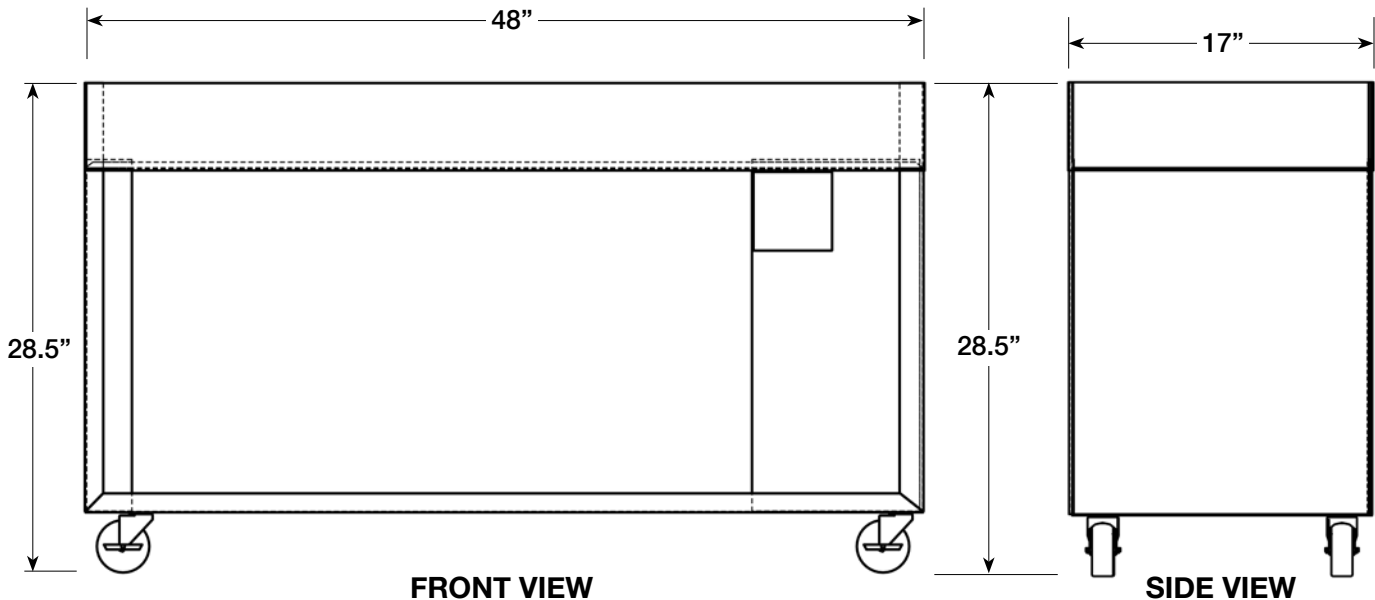

THE SWARTZ GROUP

Burnishing Machine – 150

Designed for hotels' and country clubs' flatware and holloware. Price includes shipping, handling, setup and onsite expert training. Everything you need to do it yourself!

Every STATE West of the Mississippi needs to call The Swartz Group before ordering a burnishing machine.

THE SWARTZ GROUP

11250 Diagonal Road, Mantua, Ohio 44255
Phone: (330) 760-4188 • info@silverpolisher.com